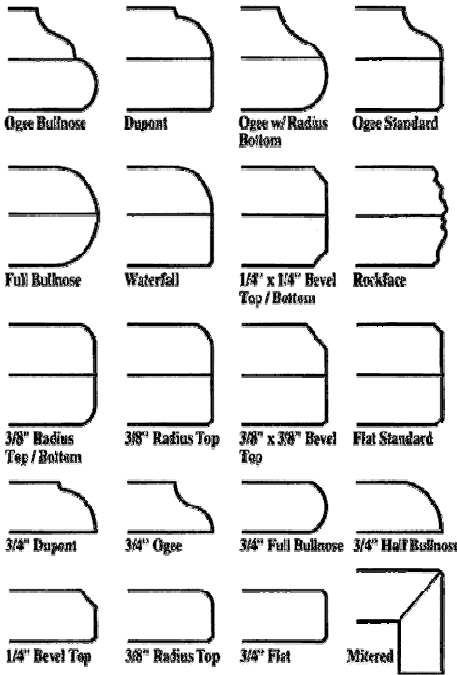

**Natural Beauty
within your
budget . . .**

Ever-conscious of the customer's budget,

Designs In Stone will work with you in trimming costs in ways that still leave you with a quality installation. For example: You may choose to do your own demolition or trash disposal; negotiate your own material deals; transport your own materials. Just let us know how we can help!

EDGE TREATMENT GUIDE